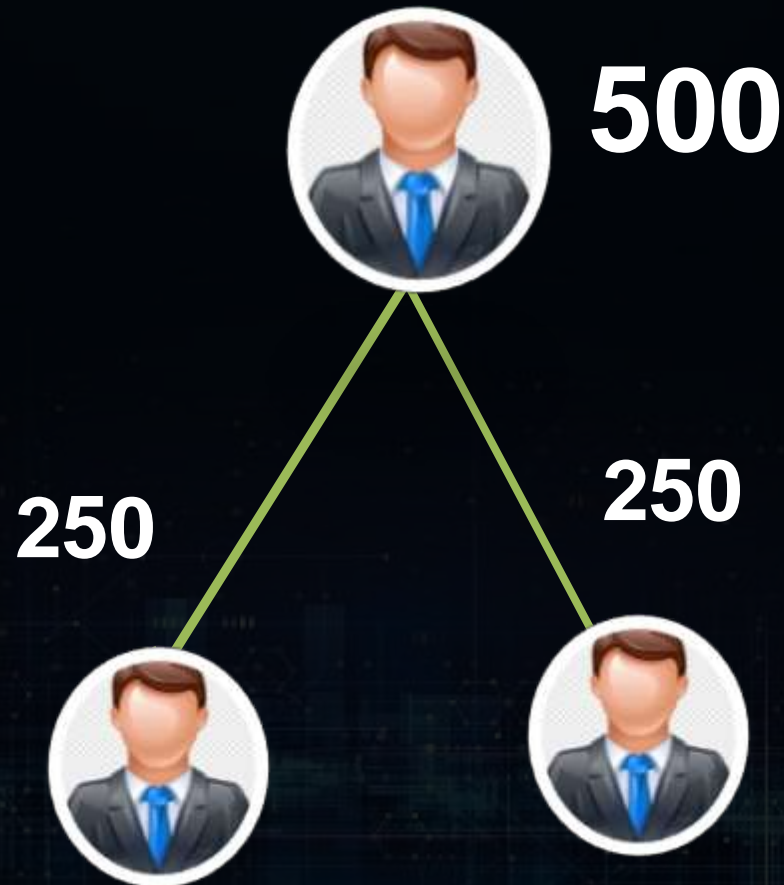

HOW RUNWAY260 WILL

- runway250 help is an online social platform where
- you can raise funds by building your own community network.
- here people meet each other to fulfill their financial needs and goals .
- There is no middle man , people do peer to peer transactions on this platform
- RUNWAY help is operated by its members having all financial rights .

SPONSOR INCOME

LEVEL INCOME

PER ID LEVEL INCOME

HOW YOU CAN EARN DIRECT INCOME

100% DIRECT INCOME

250 RS EACH REFERRALS

UPGRADE INCOME

DESIGNATION	UPGRADE RECEIVED	TOTAL FUND RECEIVED	UPGRADE NEXT LEVEL	SPONSER INCOME 10%	NEXT INCOME
SILVER STAR	250 X 2	500	300	-----	200
STAR	300 X 4	1200	600	120	480
PLANTINUM	600 X 8	4800	1800	480	2520
DIAMOND	1800 X 16	28800	5000	2880	20920
RUBY	5000 X 32	160000	10000	16000	134000
CLUB	10000 X 64	640000	20000	64000	556000
ROYAL CLUB	20000 X 128	2560000	40000	256000	2264000
CROWN	40000 X 256	10240000	80000	1024000	9136000
ROYAL CROWN	80000 X 512	40960000	160000	40096000	36704000
FLIGHT 250	160000 X 1024	163840000	-----	16384000	147456000

SPONSOR INCOME

DESIGNATION	SPONSER INCOME
SILVER STAR	-----
STAR	120
PLANTINUM	480
DIAMOND	2880
RUBY	16000
CLUB	64000
ROYAL CLUB	256000
CROWN	1024000
ROYAL CROWN	40096000
FLIGHT 250	16384000
TOTAL INCOME	57843480

LEVEL INCOME

DESIGNATION	LEVEL INCOME
SILVER STAR	200
STAR	480
PLANTINUM	2520
DIAMOND	20920
RUBY	134000
CLUB	556000
ROYAL CLUB	2264000
CROWN	9136000
ROYAL CROWN	36704000
FLIGHT 250	147456000
TOTAL INCOME	196274120